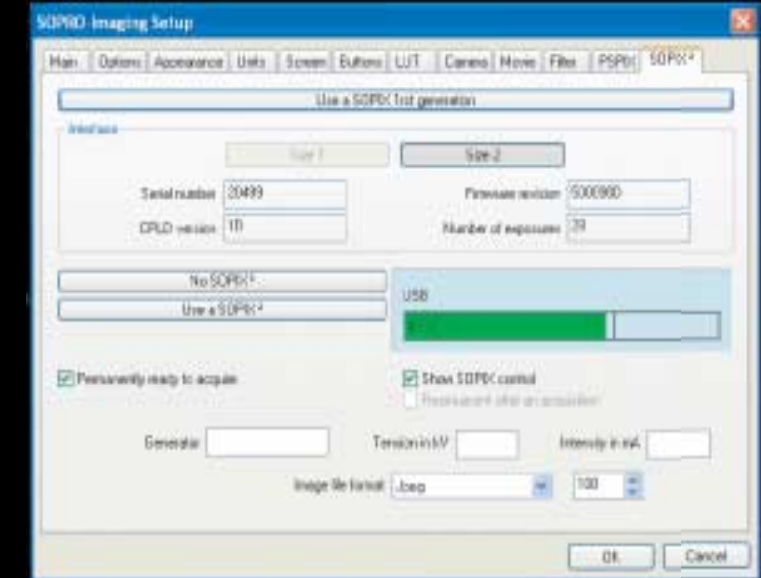

*USB Port Test Mode:

SOPIX² also allows you to test the USB port of the computer to ensure the proper voltage is being supplied.

Competitor A					
	Exposure at 160ms	Exposure at 320ms	Exposure at 640ms	Exposure at 1000ms	
	Competitor B				
		Exposure at 160ms	Exposure at 320ms	Exposure at 640ms	Exposure at 1000ms
SOPIX²					
		Exposure at 160ms	Exposure at 320ms	Exposure at 640ms	Exposure at 1000ms

High-definition images and striking contrast can be achieved to greatly simplify diagnosis... Even at a Full Second of Radiation!

What does Ace mean to you? **No more overexposed x-ray images!!!**

So convenient... So functional... So high-tech... So smart... So clear... So safe...

So smart... So clear... So safe... So convenient... So functional... So high-tech...

SOPIX² PROTECTION PLAN

Now with a 3 Year Limited Warranty!

Purchase a Soplix² Digital Sensor In 2011 and be enrolled in our SOPRO-Care Extended Warranty Program for FREE!!!

$ 2,790.00 VALUE

Extended Warranty Subscription Fees:

- Year (4) - $1,395 per sensor
- Year (5) - $1,395 per sensor

Featuring the Patented... **Ace** technology

SOPRO-Care Extended Warranty Program entitles you to purchase -

- Size 1 - Year 4 Replacement Cost - 30% of retail price* / 70% discount
- Size 1 - Year 5 Replacement Cost - 40% of retail price* / 60% discount
- Size 2 - Year 4 Replacement Cost - 30% of retail price* / 70% discount
- Size 2 - Year 5 Replacement Cost - 40% of retail price* / 60% discount

* Retail Cost at the Time of Replacement

Purchase a SOPIX² in 2011,
Receive a Complimentary
2 Year Extended Warranty!

(Contact ACTEON for more details)