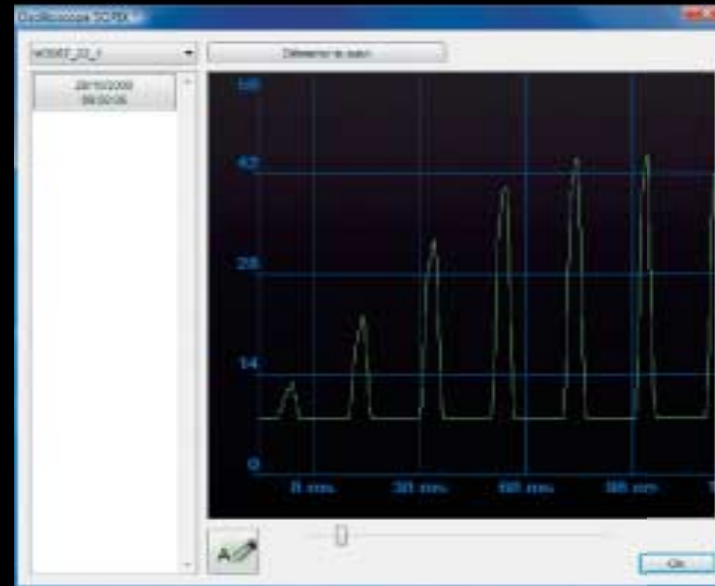

- Direct USB
- CMOS Based
- Available in Size 1 and Size 2
- Rounded Corners
- Patented Technology (ACE)
- Additional Exclusive Features\*

### \*Exposure Scale

Upon taking an X-Ray, our Exposure Scale will immediately let you know if you are under or overexposing the patient

Exposure correct!

### \*Oscilloscope Mode:

SOPIX<sup>2</sup> together with SOPRO Imaging allows you to display the efficiency of your x-ray generator with its Oscilloscope mode.