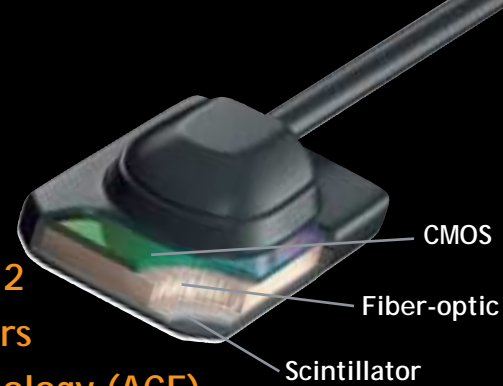

# SOPIX<sup>2</sup>

Compatible with:  
**Mac OS®** & **Apple®**  **Windows®**  
 ✓ 64-bit  
 ✓ 32-bit

With **Ace** technology

Ace is a SOPRO exclusive and has been patented. This new process controls the amount of x-ray energy accumulated by the sensor resulting in clearer images. This exclusive technology analyzes in real time the amount of x-ray emission required by the SOPIX<sup>2</sup> sensor.

Ace protects each image from overexposure, ensures the first shot is always perfect and all your images are clear. Image improvement: enhancement processing filters are adjusted according to the amount of x-ray exposure received by the SOPIX<sup>2</sup> sensor.

- Direct USB
- CMOS Based
- Available in Size 1 and Size 2
- Rounded Corners
- Patented Technology (ACE)
- Additional Exclusive Features\*

### \*Exposure Scale

Upon taking an X-Ray, our Exposure Scale will immediately let you know if you are under or overexposing the patient

Exposure correct!